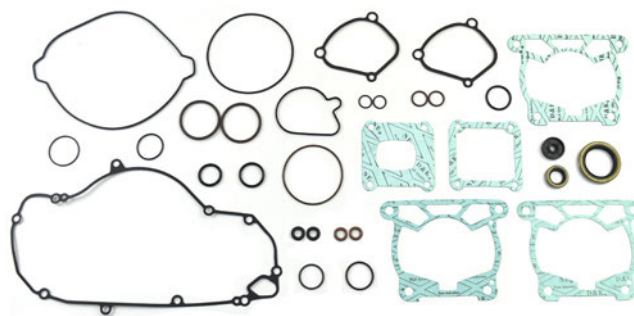

GASKETS

ITEM NO.	DESCRIPTION
19-01871	Complete set gasket for HONDA CRF450R 23-25
19-80131	Complete set gasket for KTM 125 SX 23-25
19-01871A	Cylinder head gasket for HONDA CRF450R 23-25
19-02651B	Cylinder base gasket for HONDA CRF250R 22-25
19-80893B	Cylinder base gasket for KTM 250SX 23-25
19-80893R	Cylinder head O-ring viton for KTM 250SX 23-25 (2PCS/SET)