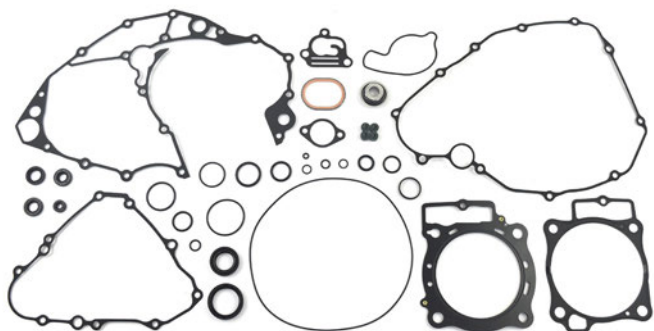

GASKETS

ITEM NO.	DESCRIPTION
19-01871	Complete set gasket for HONDA CRF450R 23-25
19-80131	Complete set gasket for KTM 125 SX 23-25
19-01871A	Cylinder head gasket for HONDA CRF450R 23-25
19-02651B	Cylinder base gasket for HONDA CRF250R 22-25
19-80893B	Cylinder base gasket for KTM 250SX 23-25
19-80893R	Cylinder head O-ring viton for KTM 250SX 23-25 (2PCS/SET)